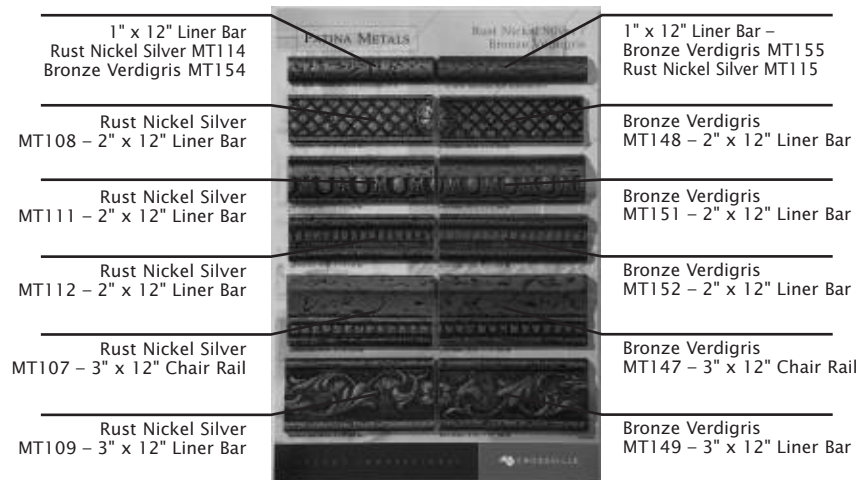

Rust Nickel Silver
MT120 – 4" x 4" Deco

Bronze Verdigris
MT159 – 4" x 4" Deco

Bronze Verdigris
MT160 – 4" x 4" Deco

Rust Nickel Silver
MT121 – 4" x 4" Deco

Rust Nickel Silver
MT101 – 4" x 4" Field*

Bronze Verdigris
MT161 – 4" x 4" Deco

Bronze Verdigris
MT141 – 4" x 4" Field*

Rust Nickel Silver
MT113 – 2" x 8" Liner Bar

Bronze Verdigris
MT153 – 2" x 8" Liner Bar

Rust Nickel Silver
MT110 – 2-3/4" x 8" Liner Bar

Bronze Verdigris
MT150 – 2-3/4" x 8" Liner Bar

LB-PM2-08

1" x 12" Liner Bar
Rust Nickel Silver MT114
Bronze Verdigris MT154

1" x 12" Liner Bar –
Bronze Verdigris MT155
Rust Nickel Silver MT115

Rust Nickel Silver
MT108 – 2" x 12" Liner Bar

Bronze Verdigris
MT148 – 2" x 12" Liner Bar

Rust Nickel Silver
MT111 – 2" x 12" Liner Bar

Bronze Verdigris
MT151 – 2" x 12" Liner Bar

Rust Nickel Silver
MT112 – 2" x 12" Liner Bar

Bronze Verdigris
MT152 – 2" x 12" Liner Bar

Rust Nickel Silver
MT107 – 3" x 12" Chair Rail