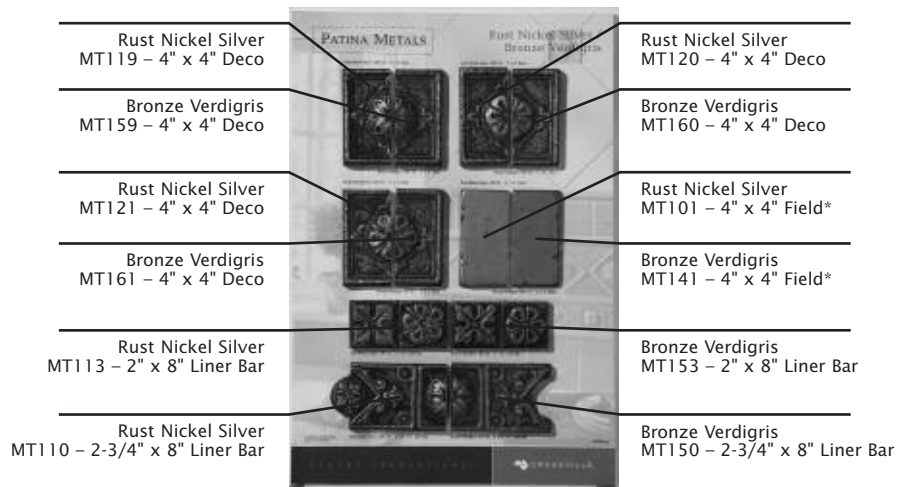

LB-PMSET-08 (set of 3 boards)

LIBRARY PANELS

PATINA METALS

Rust Nickel Silver
MT116 – 6" x 6" Deco

Rust Nickel Silver
MT117 – 6" x 6" Deco

Bronze Verdigris
MT156 – 6" x 6" Deco

Bronze Verdigris
MT157 – 6" x 6" Deco

Rust Nickel Silver
MT118 – 6" x 6" Deco

Rust Nickel Silver
MT104 – 6" x 6" Field Tile*

Bronze Verdigris
MT158 – 6" x 6" Deco

Bronze Verdigris
MT144 – 6" x 6" Field Tile*

LB-PM1-08

Rust Nickel Silver
MT119 – 4" x 4" Deco