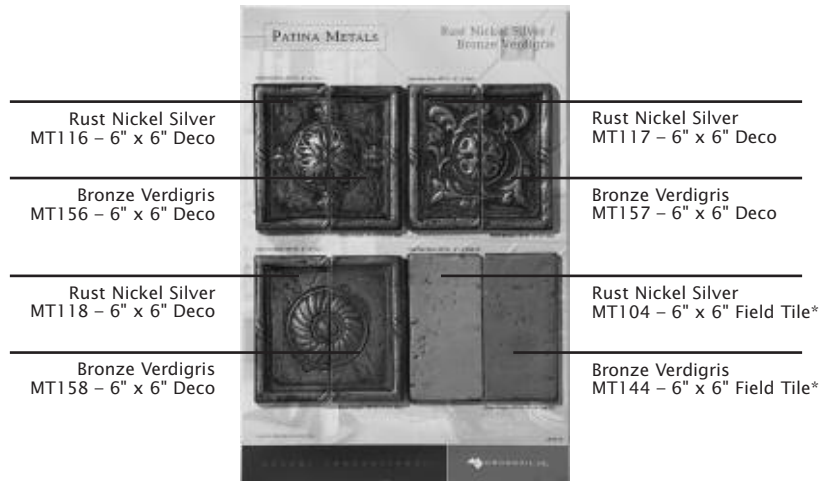

LIBRARY PANELS

PATINA METALS

- 13" x 19" panels feature Crossville's Patina Metal Series
- Lightweight boards show sample of each tile
 - Sold in sets only
- Hardware for display on Envision Tower included
 - Order item code LB-PMSET-08

LB-PMSET-08 (set of 3 boards)

LIBRARY PANELS

PATINA METALS

Rust Nickel Silver
MT116 – 6" x 6" Deco

Rust Nickel Silver
MT117 – 6" x 6" Deco

Bronze Verdigris
MT156 – 6" x 6" Deco

Bronze Verdigris
MT157 – 6" x 6" Deco