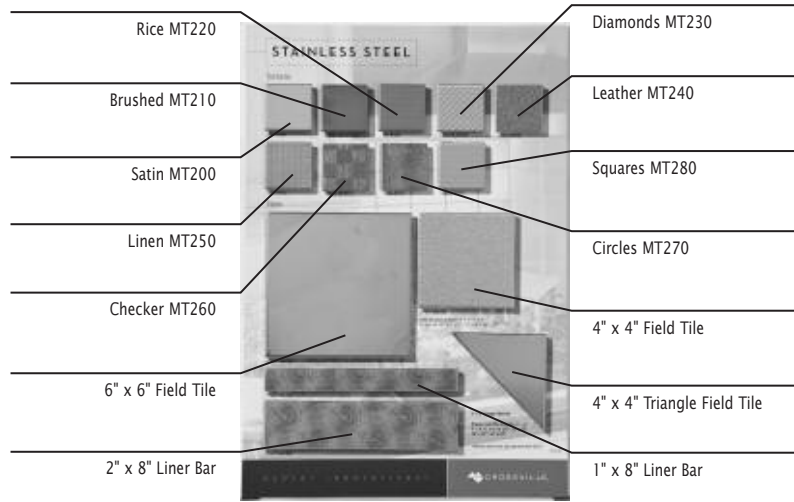

LIBRARY PANELS

STAINLESS STEEL

LB-SS-08

VENETIAN GLASS

LB-VGSET-08 (set of 2 boards)

LIBRARY PANELS

STAINLESS STEEL

LB-SS-08

VENETIAN GLASS

- 2-7/8" x 2-7/8" Textured Silver Leaf Swirl / VG127
- 2-7/8" x 2-7/8" Textured Mica / VG126
- 2-7/8" x 2-7/8" Textured Blue Foil / VG125
- 2-7/8" x 2-7/8" Silver Leaf Swirl / VG124
- 1/2" x 7-3/4" Blue Foil Liner Bar / VG120
- 1/2" x 7-3/4" Silver Leaf Liner Bar / VG121
- 1/2" x 7-3/4" Mica Liner Bar / VG122
- 1-7/8" x 7-7/8" Silver Leaf/Mica/Blue Foil Mosaic Liner Bar / VG123
- 2-7/8" x 2-7/8" Smoke Swirl / VG104
- 2-7/8" x 2-7/8" Textured Crystal Green / VG105
- 2-7/8" x 2-7/8" Textured Smoke Swirl / VG106
- 1/2" x 7-3/4" Mica Liner Bar / VG100
- 1/2" x 7-3/4" Silver Leaf Liner Bar / VG102
- 1/2" x 7-3/4" Crystal Green Liner Bar / VG101
- 2-7/8" x 2-7/8" Textured Mica / VG107
- 1-7/8" x 7-7/8" Silver Leaf/Crystal Green/Mica Mosaic Liner Bar / VG103

LB-VG1-08

- 2-7/8" x 2-7/8" Cinnamon Swirl / VG114
- 2-7/8" x 2-7/8" Textured Amber / VG115
- 2-7/8" x 2-7/8" Textured Cinnamon Swirl / VG116
- 2-7/8" x 2-7/8" Textured Silver Leaf / VG117
- 1/2" x 7-3/4" Gold Leaf Liner Bar / VG110
- 1/2" x 7-3/4" Silver Leaf Liner Bar / VG111
- 1/2" x 7-3/4" Amber Liner Bar / VG112
- 1-7/8" x 7-7/8" Silver Leaf/Amber/Gold Mosaic Liner Bar / VG113
- 2-7/8" x 2-7/8" Light Smoke Swirl / VG134
- 2-7/8" x 2-7/8" Textured Bronze / VG137
- 2-7/8" x 2-7/8" Textured Light Smoke Swirl / VG136
- 2-7/8" x 2-7/8" Textured Topaz / VG135
- 1/2" x 7-3/4" Citrine Liner Bar / VG130
- 1/2" x 7-3/4" Topaz Liner Bar / VG131
- 1/2" x 7-3/4" Bronze Liner Bar / VG132
- 1-7/8" x 7-7/8" Citrine/Topaz/Bronze Mosaic Liner Bar / VG133