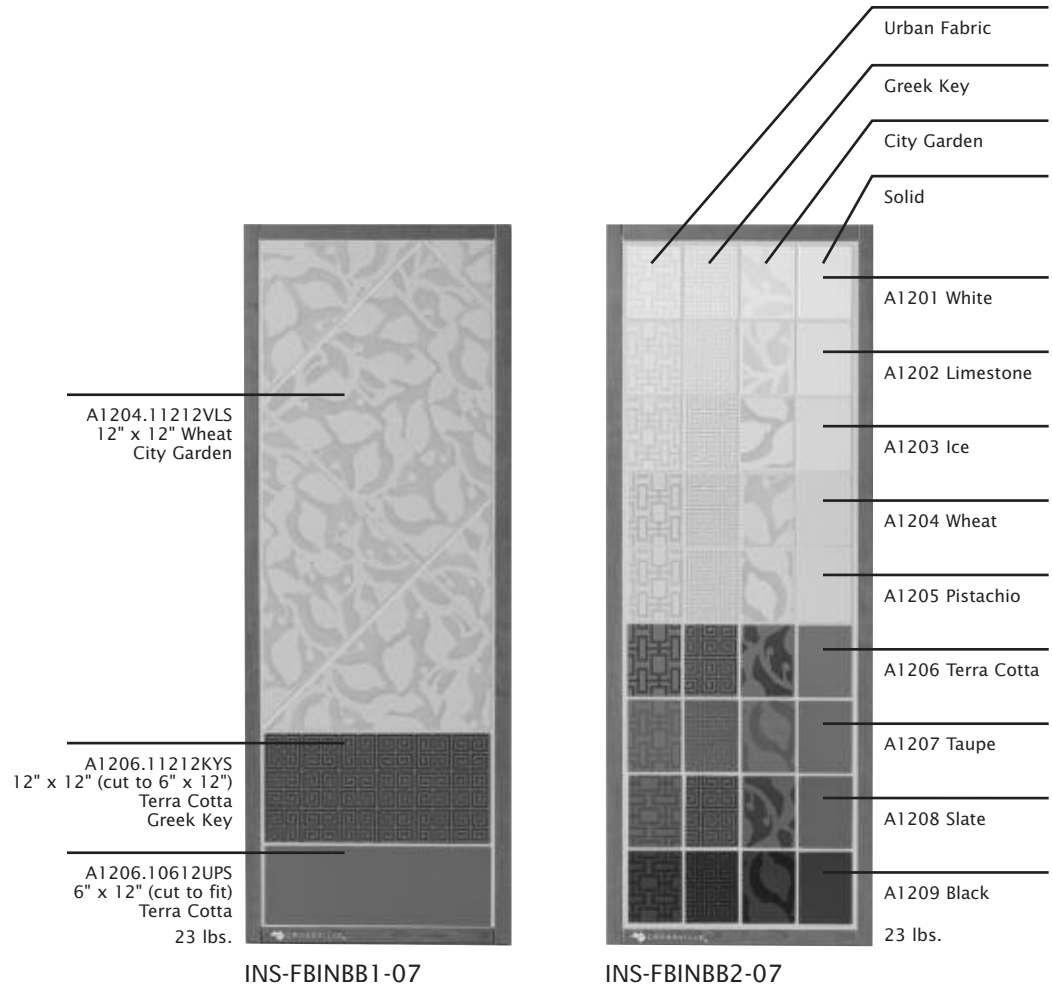

INSPIRE

ROBERT A.M. STERN COLLECTION BUILDING BLOX

INS-FBINBB1-07

INS-FBINBB2-07

- 13-7/8" x 37-1/4" panels feature Crossville's Building Blox series
- Tile is mounted in attractive patterns and designs to emulate possible floor and wall combinations
- Panel backs include information on sizes, colors, trim and technical data
- Rich, solid-wood frame
- Wooden stand allows boards to be displayed in cascading order; mix and match with other Crossville boards
- Display's footprint is 15" x 34" deep
- Sold in sets only

Back of
Display
Panel

INSPIRE

ROBERT A.M. STERN COLLECTION BUILDING BLOX

LIT-BBINS-07