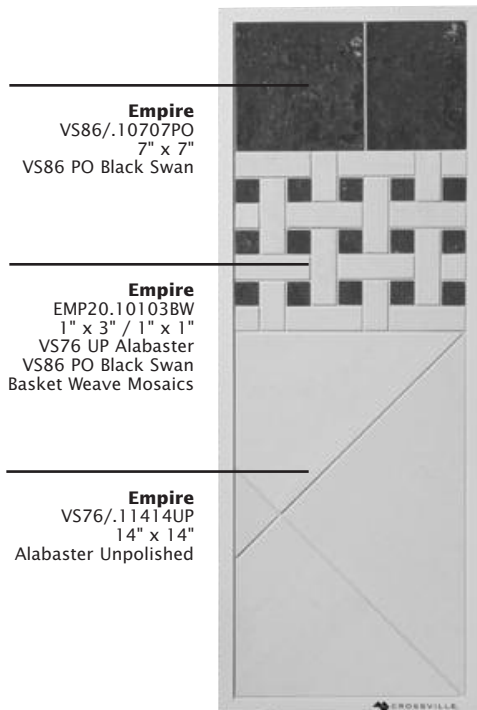

Modern Mythology
S007/.10212BFL
Triton

Empire
EMP23.10102BR
1" x 2" Offset Brick Mosaics
VS78 UP Cognac
VS82 PO Emperor's Gold

ENV-EMP1-10

15 lbs.

Empire
VS76/.13.521PO
3-1/2" x 21"
Alabaster Polished

Echo Recycled Glass
EB03.10212
(Prima, Aqua, Peerless)
Mosaic Border

Empire
VS76/.13.521PO
3-1/2" x 21"
Alabaster Polished

ENV-EMP2-10

15 lbs.

INSPIRE

Empire
VS86/.10707PO
7" x 7"
VS86 PO Black Swan

Empire
EMP20.10103BW
1" x 3" / 1" x 1"
VS76 UP Alabaster
VS86 PO Black Swan
Basket Weave Mosaics