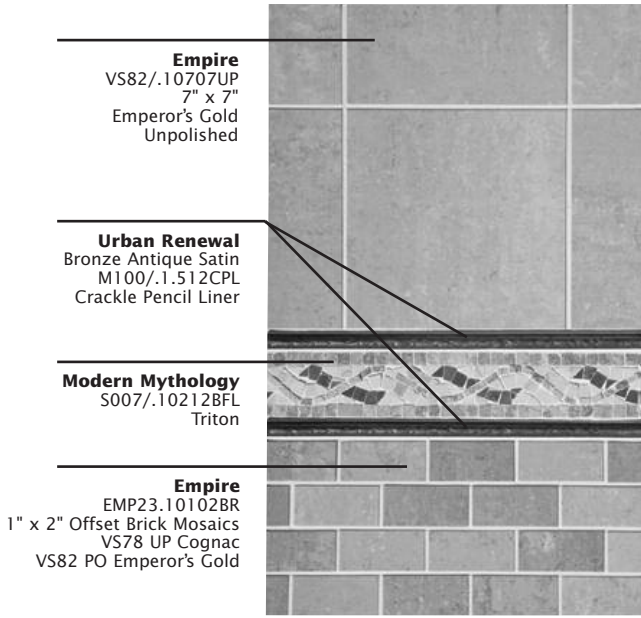

INS-EMP1-10

13-7/8" x 37-1/4"

INS-EMP2-10

13-7/8" x 37-1/4"

ENVISION

EMPIRE

Empire
VS82/.10707UP
7" x 7"
Emperor's Gold
Unpolished

Urban Renewal
Bronze Antique Satin
M100/.1512CPL
Crackle Pencil Liner