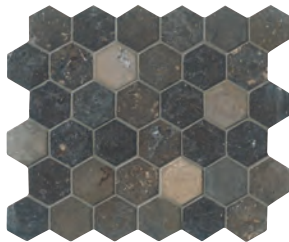

## Gascone Beige - Honed Limestone

S030/.11212 12" x 12"  
S030/.11818 18" x 18"

S030/.10101MOS 1" x 1" Mosaic

S030/.10202HEX 2" Hexagon

S030/.10212CR 2" x 12" Chair Rail

S030/.1.7512PL 5/8" x 12" Pencil Liner

## Blue Nova - Honed Limestone

S031/.11212 12" x 12"  
S031/.11818 18" x 18"

S031/.10101MOS 1" x 1" Mosaic

S031/.10202HEX 2" Hexagon

S031/.10212CR 2" x 12" Chair Rail

S031/.1.7512PL 5/8" x 12" Pencil Liner