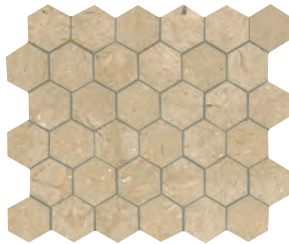

## Walnut - Honed Travertine

S020/.11212 12" x 12"  
S020/.11818 18" x 18"

S020/.10101MOS 1" x 1" Mosaic

S020/.10202HEX 2" Hexagon

S020/.10212CR 2" x 12" Chair Rail

S020/.1.7512PL 5/8" x 12" Pencil Liner

The 12" x 12", 18" x 18", 2" Hexagon and 1" x 1" Mosaic are filled. The Chair Rail and Pencil liner are unfilled. The Versailles pattern is unfilled with a tumbled edge.

S020/.1VERS Versailles Pattern includes the following sizes:  
A=16" x 16"  
B=8" x 8"  
C=16" x 24"  
D=8" x 16"  
Sold as a set only.

## Ivory - Honed Travertine

S021/.11212 12" x 12"  
S021/.11818 18" x 18"

S021/.10101MOS 1" x 1" Mosaic

S021/.10202HEX 2" Hexagon

S021/.10212CR 2" x 12" Chair Rail

S021/.1.7512PL 5/8" x 12" Pencil Liner

S021/.1VERS Versailles Pattern includes the following sizes:  
A=16" x 16"  
B=8" x 8"  
C=16" x 24"  
D=8" x 16"  
Sold as a set only.

## Seagrass - Honed Limestone

S022/.11212 12" x 12"  
S022/.11818 18" x 18"

S022/.10101MOS 1" x 1" Mosaic

S022/.10202HEX 2" Hexagon

S022/.10212CR 2" x 12" Chair Rail

S022/.1.7512PL 5/8" x 12" Pencil Liner