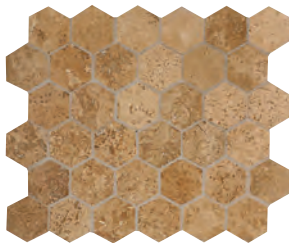

- boasts a color palette that only nature could create.
- Beautifully versatile, its intricate mosaics and large field tiles, hexagons and classic trim pieces work in perfect harmony on walls and floors.

## Walnut - Honed Travertine

S020/.11212 12" x 12"  
S020/.11818 18" x 18"

S020/.10101MOS 1" x 1" Mosaic

S020/.10202HEX 2" Hexagon

S020/.10212CR 2" x 12" Chair Rail

S020/.1.7512PL 5/8" x 12" Pencil Liner

The 12" x 12", 18" x 18", 2" Hexagon and 1" x 1" Mosaic are filled. The Chair Rail and Pencil liner are unfilled. The Versailles pattern is unfilled with a tumbled edge.