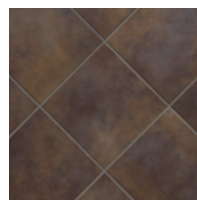

A1118 Chocolate Candy IV