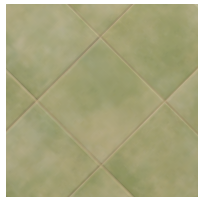

A1106 Limeade I