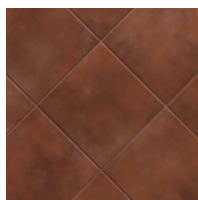

A1116 Caboose II