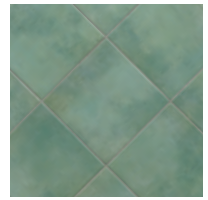

A1110 Sea Monkey II