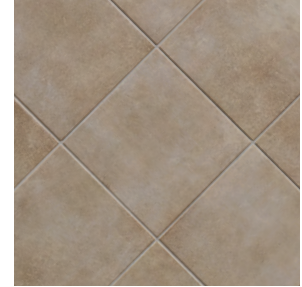

E1108 Sea Otter