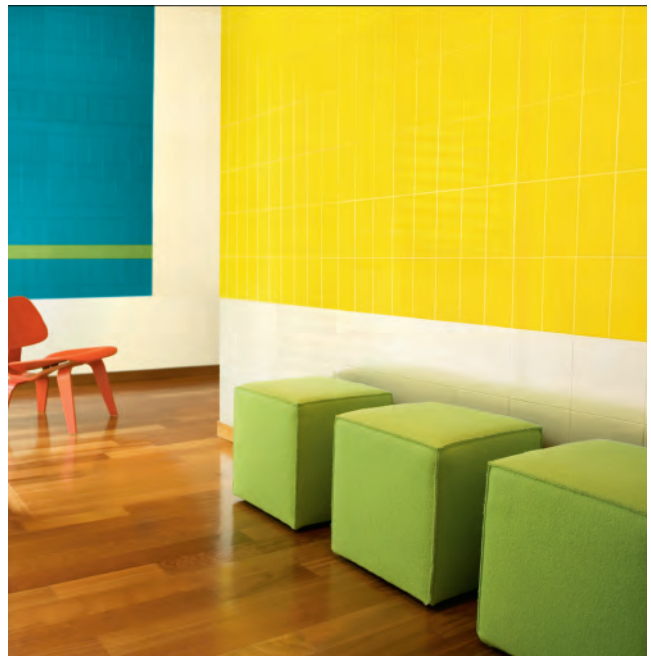

## Color By Numbers Decorative Listellos

WTL1/.1.512 White/Black

WTL2/.1.512 Brown/Cream

WTL3/.1.512 Gray/Aqua

WTL4/.1.512 Red/Maroon

WTL5/.1.512 Yellow/Green

WTL6/.1.512 Blue/Aqua

Photo left: Tea for Two WT02 Gloss – 8" x 8", Eleventh Hour WT11 Gloss – 4" x 8", Lucky Thirteen WT13 Gloss – 4" x 8", Fifteen Minutes of Fame WT15 Gloss – 4" x 8"

# Color By Numbers