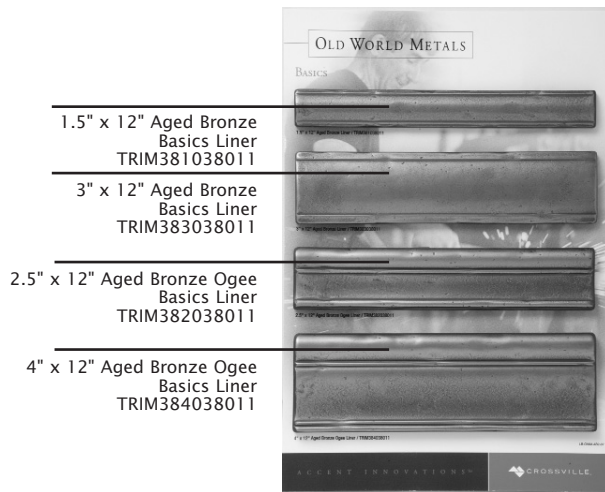

LB-OWMSET-07
(6 boards with display basket)

LIBRARY PANELS

OLD WORLD METALS

6" x 6" Aged Bronze Matte
TILE415038011

4" x 4" Aged Bronze Matte
TILE414038011

3" x 6" Aged Bronze Matte
TILE413038011

2" x 2" Aged Bronze
Rope Dot
TILE420038011

1" x 12" Aged Bronze
Rope Liner
TRIM389038011

2" x 12" Aged Bronze Ogee
Rope Liner
TRIM390038011

LB-OWM-AB1-07

6" x 6" Antique Silver Matte
TILE415060011

4" x 4" Antique Silver Matte
TILE414060011

3" x 6" Antique Silver Matte
TILE413060011

2" x 2" Antique Silver
Rope Dot
TILE420060011

1" x 12" Antique Silver
Rope Liner
TRIM389060011

2" x 12" Antique Silver Ogee
Rope Liner
TRIM390060011

LB-OWM-AS1-07

1.5" x 12" Aged Bronze
Basics Liner
TRIM381038011