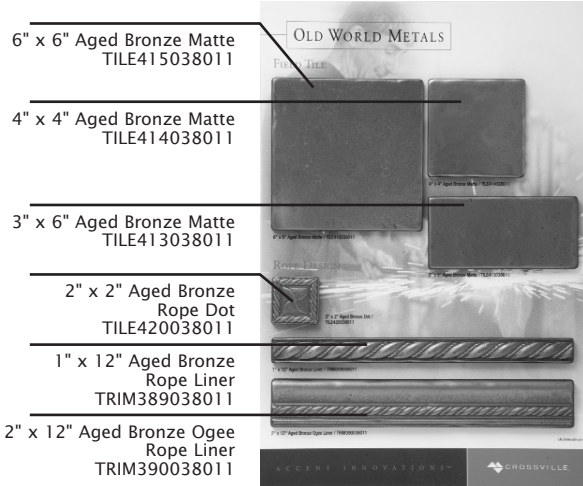

LIBRARY PANELS

OLD WORLD METALS

6" x 6" Aged Bronze Matte
TILE415038011

4" x 4" Aged Bronze Matte
TILE414038011

3" x 6" Aged Bronze Matte
TILE413038011

2" x 2" Aged Bronze
Rope Dot
TILE420038011

1" x 12" Aged Bronze
Rope Liner
TRIM389038011

2" x 12" Aged Bronze Ogee
Rope Liner
TRIM390038011