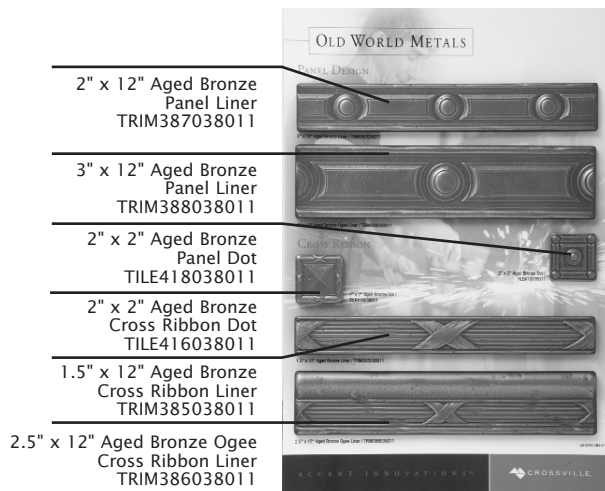

2" x 2" Antique Silver
Rope Dot
TILE420060011

1" x 12" Antique Silver
Rope Liner
TRIM389060011

2" x 12" Antique Silver Ogee
Rope Liner
TRIM390060011

LB-OWM-AS1-07

1.5" x 12" Aged Bronze
Basics Liner
TRIM381038011

3" x 12" Aged Bronze
Basics Liner
TRIM383038011

2.5" x 12" Aged Bronze Ogee
Basics Liner
TRIM382038011

4" x 12" Aged Bronze Ogee
Basics Liner
TRIM384038011

LB-OWM-AB2-07

1.5" x 12" Antique Silver
Basics Liner
TRIM381060011

3" x 12" Antique Silver Liner
Basics Liner
TRIM383060011

2.5" x 12" Antique Silver Ogee
Basics Liner
TRIM382060011

4" x 12" Antique Silver Ogee
Basics Liner
TRIM384060011

LB-OWM-AS2-07

2" x 12" Aged Bronze
Panel Liner
TRIM387038011