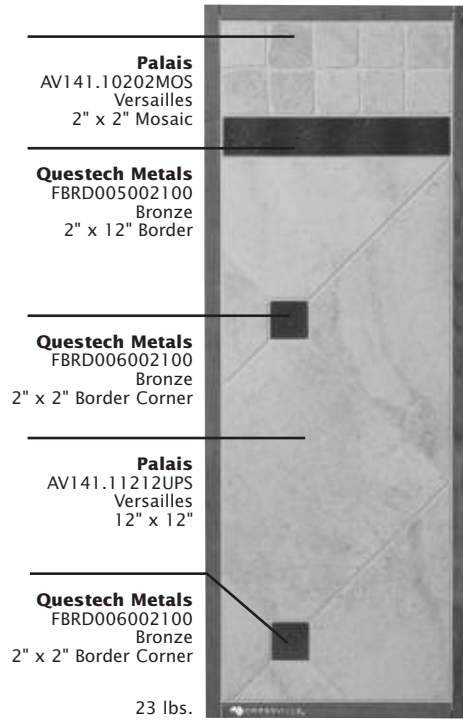

# INSPIRE

PALAIS

INS-FBINPAL1-08

INS-FBINPAL2-08

- 13-7/8" x 37-1/4" panels feature Crossville's Palais series
- Tile is mounted in attractive patterns and designs to emulate possible floor and wall combinations
- Panel backs include information on sizes, colors, trim and technical data
- Rich, solid-wood frame
- Sold in sets only

Back of  
Display  
Panel

INS-FBINPAL1-08

INS-FBINPAL2-08