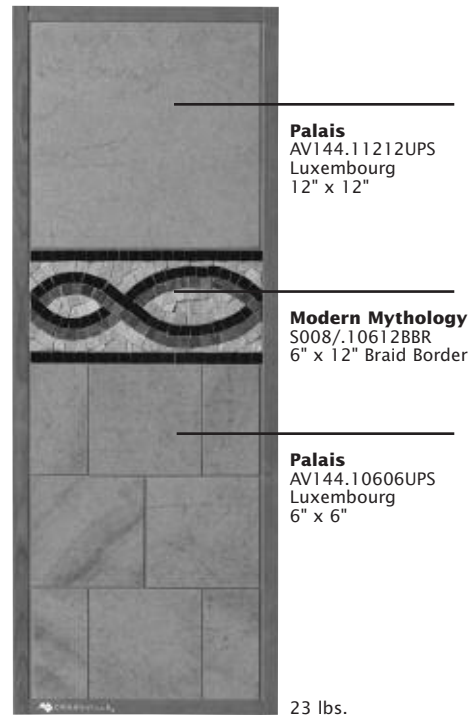

# INSPIRE

PALAIS

INS-FBINPAL1-08

INS-FBINPAL2-08

- 13-7/8" x 37-1/4" panels feature Crossville's Palais series
- Tile is mounted in attractive patterns and designs to emulate possible floor and wall combinations
- Panel backs include information on sizes, colors, trim and technical data
- Rich, solid-wood frame
- Sold in sets only

Back of  
Display  
Panel

INS-FBINPAL1-08

INS-FBINPAL2-08