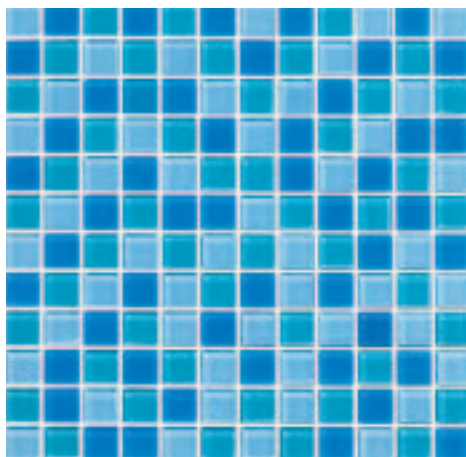

2" x 4" mounted on 12" x 12" sheets  
(Available in all 44 colors)

1/2" x 2" mounted on 12" x 12" sheets  
(Available in G046, G047, G048, G071, G076, G083 and G153 only)

1" x 1" mounted on 12" x 12" sheets  
(Available in all 44 colors)

4" x 4"  
(Available in all 44 colors)

1/2" x 6"  
(Available in all 44 colors)

Blends (1" x 1" mounted on 12" x 12" sheets)

GB10 Sunrise/Rose Aura/Flame

GB02 Orange Sizzle/Flame/Dazzle Red

GB04 Moonbeam/Lemon Zest/Lime Shimmer

GB06 Angel Fish/South Sea/Glacier

GB07 South Sea/Aegean/Blue Grotto

GB08 Mermaid/Vivid Teal/Sapphire

Blends (1/2" x 2" mounted on 12" x 12" sheets)

GB11 Blue Haze/Ocean Air/North Sea

GB12 Dewdrop/Olive Mist/Deep Sea