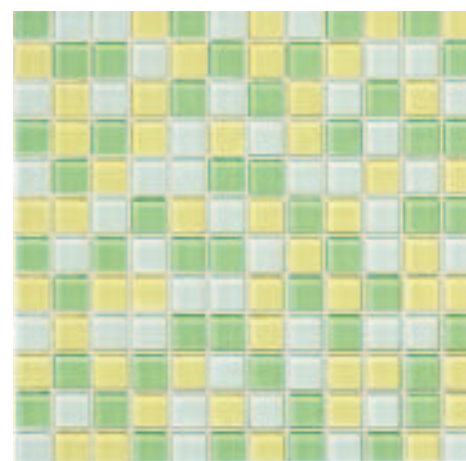

2" x 4" mounted on 12" x 12" sheets  
(Available in all 44 colors)

1/2" x 2" mounted on 12" x 12" sheets  
(Available in G046, G047, G048, G071, G076, G083 and G153 only)

1" x 1" mounted on 12" x 12" sheets  
(Available in all 44 colors)

4" x 4"  
(Available in all 44 colors)

1/2" x 6"  
(Available in all 44 colors)

Blends (1" x 1" mounted on 12" x 12" sheets)

GB10 Sunrise/Rose Aura/Flame

GB02 Orange Sizzle/Flame/Dazzle Red

GB04 Moonbeam/Lemon Zest/Lime Shimmer