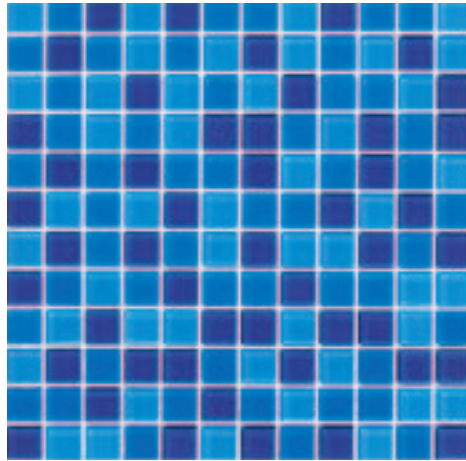

GB03 Angel Fish/Blue Grotto/Purple Zing