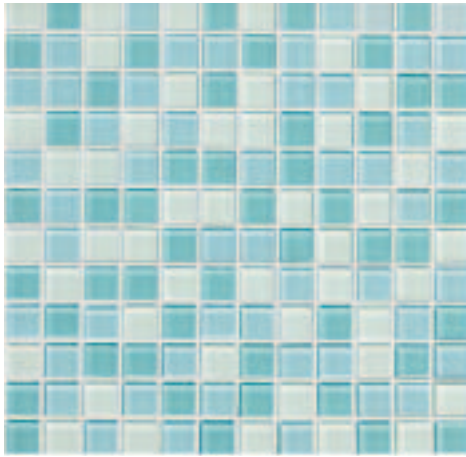

2" x 4" mounted on 12" x 12" sheets  
(Available in all 44 colors)

1/2" x 2" mounted on 12" x 12" sheets  
(Available in G046, G047, G048, G071, G076, G083 and G153 only)

1" x 1" mounted on 12" x 12" sheets  
(Available in all 44 colors)

4" x 4"  
(Available in all 44 colors)

1/2" x 6"  
(Available in all 44 colors)

Blends (1" x 1" mounted on 12" x 12" sheets)

GB10 Sunrise/Rose Aura/Flame

GB02 Orange Sizzle/Flame/Dazzle Red

GB04 Moonbeam/Lemon Zest/Lime Shimmer

GB06 Angel Fish/South Sea/Glacier

GB07 South Sea/Aegean/Blue Grotto

GB08 Mermaid/Vivid Teal/Sapphire

Blends (1/2" x 2" mounted on 12" x 12" sheets)

GB11 Blue Haze/Ocean Air/North Sea

GB12 Dewdrop/Olive Mist/Deep Sea

GB13 Dusk/Taupe Fog/Brandy

GB05 Moonbeam/Clear Sky/Aqua Gleam

GB03 Angel Fish/Blue Grotto/Purple Zing

GB09 Sapphire/Mermaid/Aegean

GB01 Moonbeam/Black Magic

GB14 Champagne/Honey/Iced Tea

Product featured in photo above:  
GB11 Blue Haze/Ocean Air/North Sea 1/2" x 2" Blend