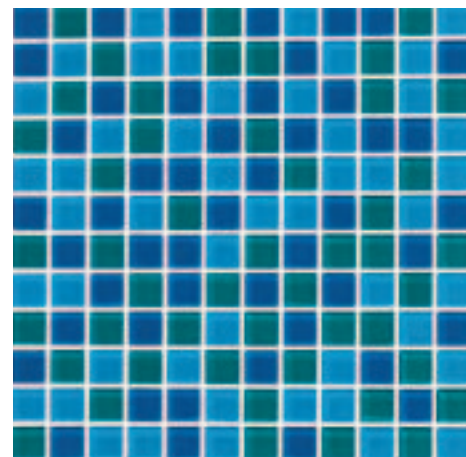

GB08 Mermaid/Vivid Teal/Sapphire