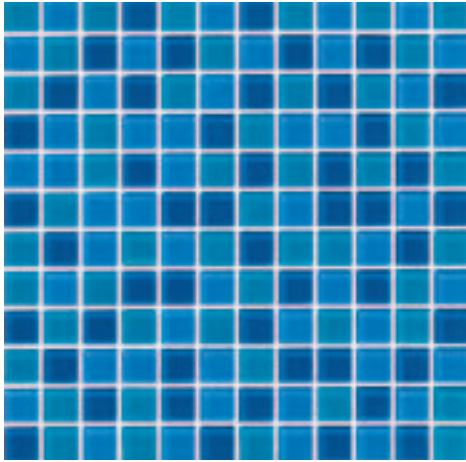

GB09 Sapphire/Mermaid/Aegean