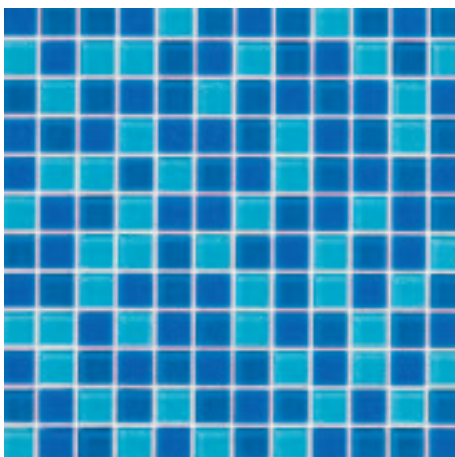

2" x 4" mounted on 12" x 12" sheets  
(Available in all 44 colors)

1/2" x 2" mounted on 12" x 12" sheets  
(Available in G046, G047, G048, G071, G076, G083 and G153 only)

1" x 1" mounted on 12" x 12" sheets  
(Available in all 44 colors)

4" x 4"  
(Available in all 44 colors)

1/2" x 6"  
(Available in all 44 colors)

Blends (1" x 1" mounted on 12" x 12" sheets)

GB10 Sunrise/Rose Aura/Flame

GB02 Orange Sizzle/Flame/Dazzle Red

GB04 Moonbeam/Lemon Zest/Lime Shimmer

GB06 Angel Fish/South Sea/Glacier

GB07 South Sea/Aegean/Blue Grotto

GB08 Mermaid/Vivid Teal/Sapphire

Blends (1/2" x 2" mounted on 12" x 12" sheets)

GB11 Blue Haze/Ocean Air/North Sea

GB12 Dewdrop/Olive Mist/Deep Sea